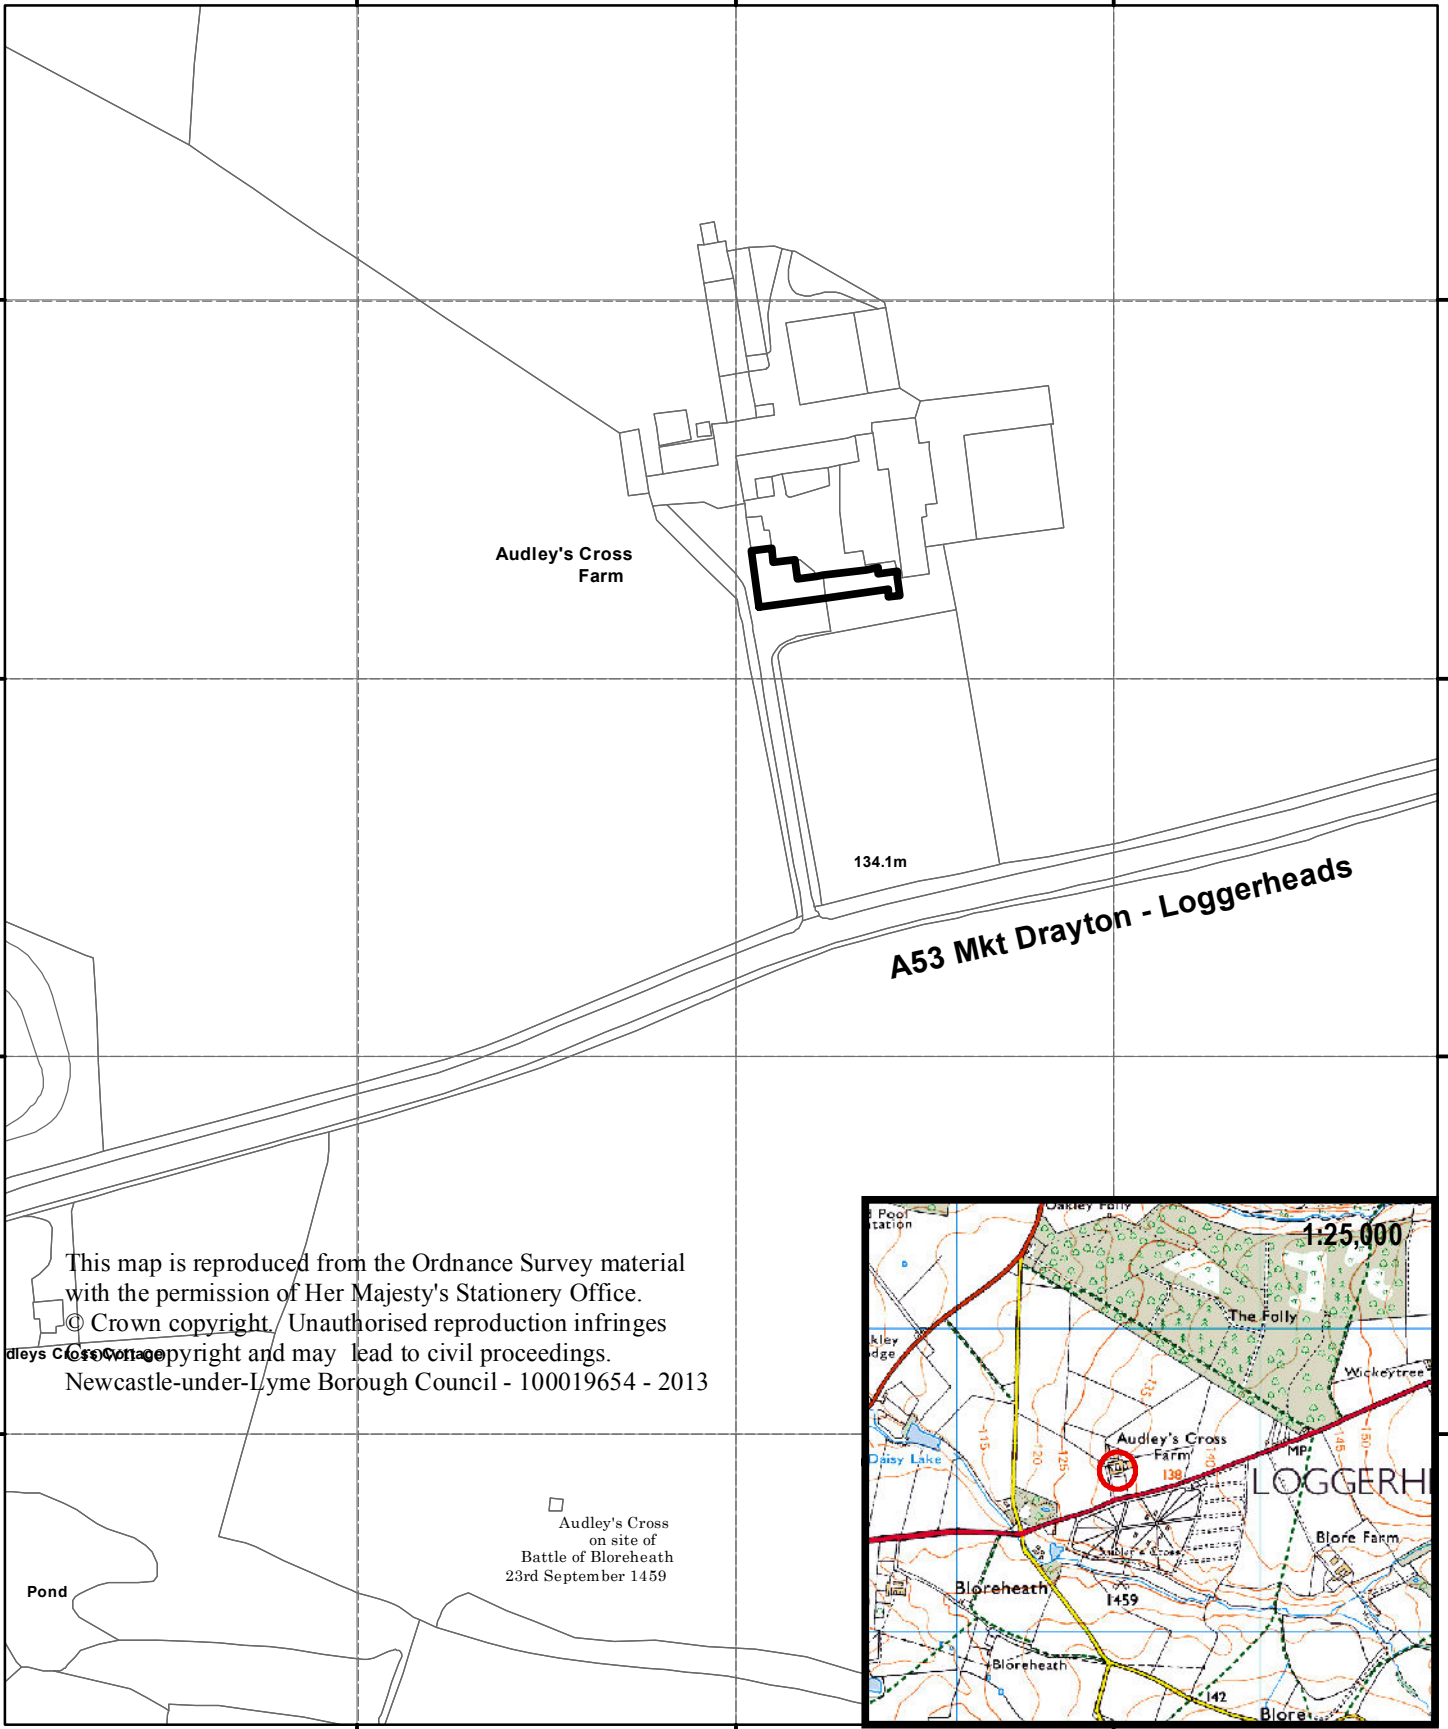

12/775/LBC

Audleys Cross Farm, Newcastle Road,
Blore Heath

NEWCASTLE-UNDER-LYME
BOROUGH COUNCIL

371400.000000 371500.000000 371600.000000

335600.000000

335600.000000

335500.000000

335500.000000

335400.000000

335400.000000

335300.000000

335300.000000

This map is reproduced from the Ordnance Survey material with the permission of Her Majesty's Stationery Office.
© Crown copyright. Unauthorised reproduction infringes copyright and may lead to civil proceedings.
Newcastle-under-Lyme Borough Council - 100019654 - 2013

Audley's Cross on site of Battle of Bloreheath 23rd September 1459